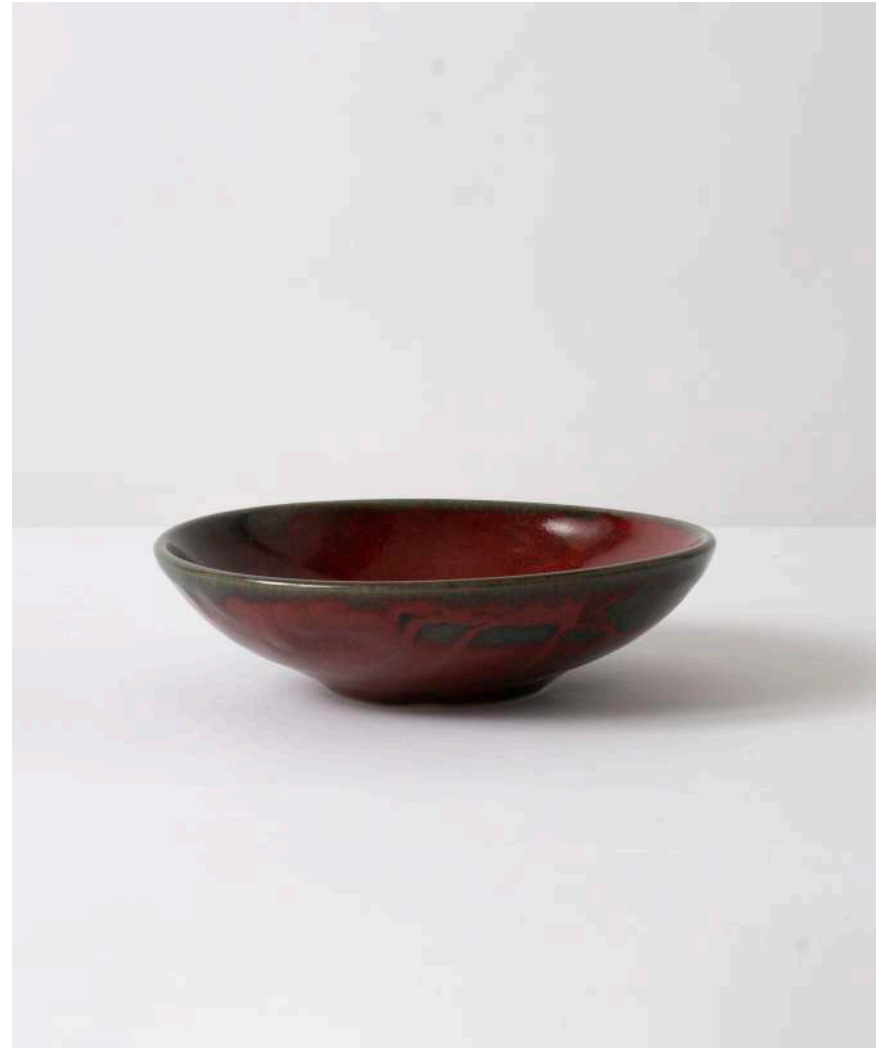

Margarete Schott

Untitled
1975
Glazed Stoneware
2.75h x 10w x 10d in
SCH005

Price Upon Request