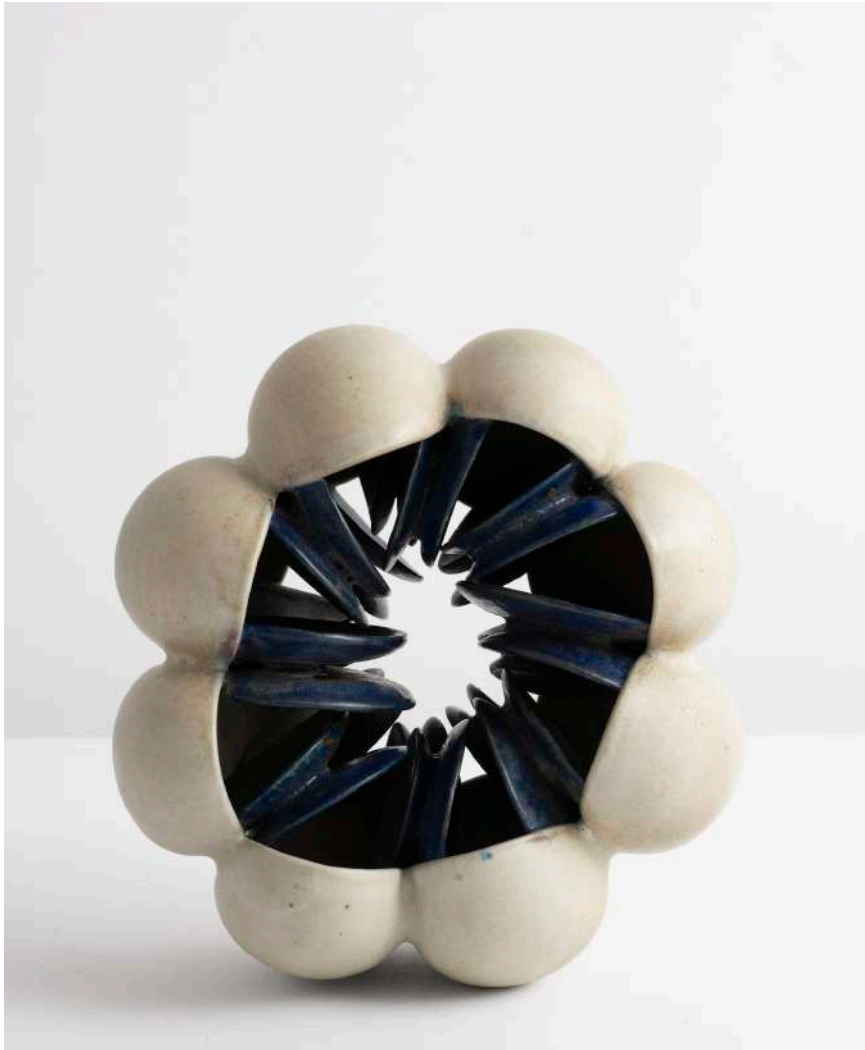

Ultimately, this exhibition examines an unlikely and iconic group of ceramist's distinct approaches to their medium as they grapple with the intricacies of modernity. Their work provides a glimpse into a dazzling historical moment characterized by the creative frenzy of the Post-War era from which these stunning, sculptural objects sprung— objects which would go on to radically change the trajectory of 20th century ceramics.

Price Upon Request

Beate Kuhn

Untitled  
1971

Glazed Stoneware  
7.70h x 14w x 9d in  
KUB084

Price Upon Request

Beate Kuhn

Succulent  
1980  
Glazed Stoneware  
7h x 10w x 10d in  
KUB091

Price Upon Request