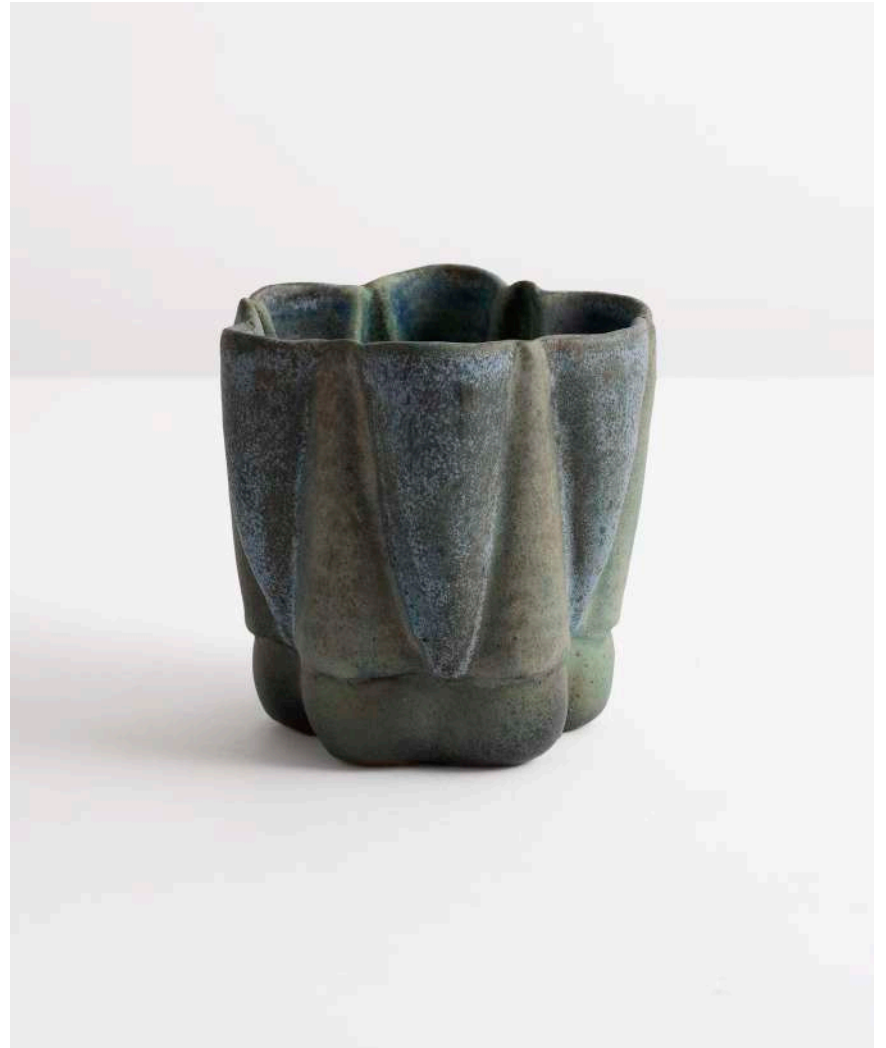

Cutie  
1975  
Stoneware  
2.13h x 4.29w x 3.03d in  
KUB088

Price Upon Request

Beate Kuhn

Bowl  
c. 2000  
Glazed stoneware  
5.12h x 5.31w x 5.31d in  
KUB071

Price Upon Request

Gerald Weigel

Untitled  
2002